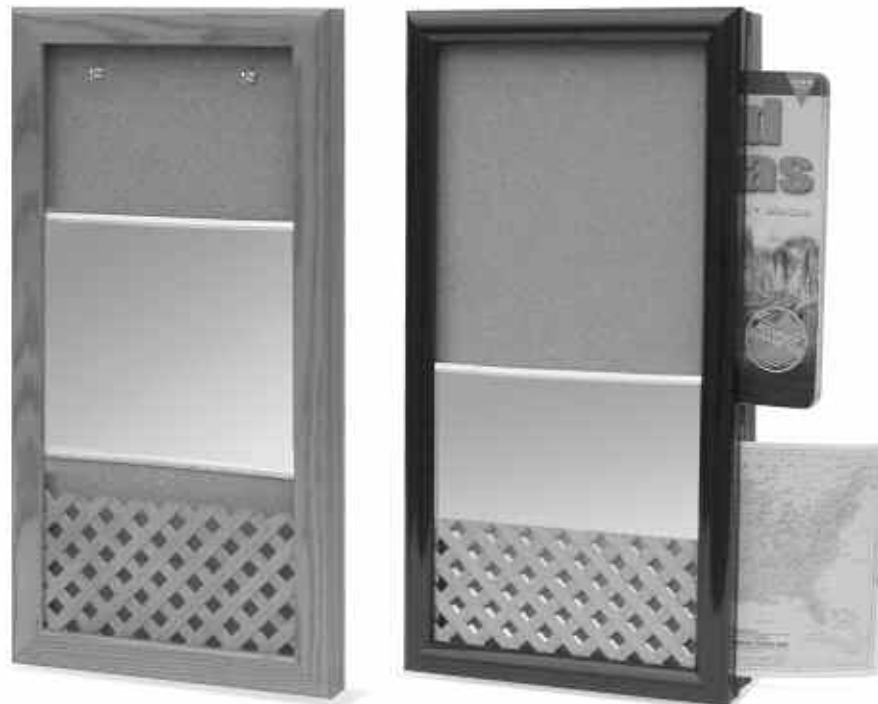

Framed Art Message Centers

The roles of framed art and mirrors as interior appointments continue to expand as recreation vehicle designs reflect more of the amenities at home. Our selection of custom built message centers can be as varied as the interior designers' tastes. These new products, when wall mounted near the entrance door can serve several functions. They are a quick, yet very convenient location for messaging, envelope, atlas, and mail storage. In the frame itself, a location can be designed for hidden document storage. The mirror section allows for last minute personal inspection. All of these useful functions can be an inexpensive part of any interior design.

Secret Document Cache

- ▼ **Solid wood construction.**
- ▼ **Mirror section.**
- ▼ **Envelope, mail, and map holder.**
- ▼ **Cork section for message attachment.**
- ▼ **Hidden document pockets.**
- ▼ **Custom designs, sizes, and materials.**